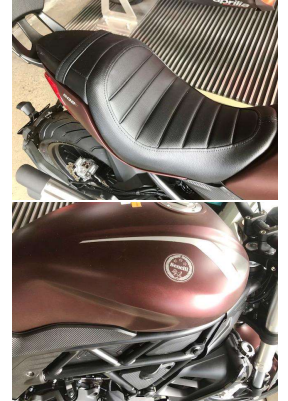

2022 Benelli 502C LAMs

**FINANCE
Available**

VEHICLE INFORMATION

Cash Price

Includes GST

\$10,790

+ on-road-costs of \$600

Finance may be available on this vehicle. Ask one of our friendly staff for more information.

Gain peace of mind with Mechanical Breakdown Insurance. Ask us how.

Body

Motorbike - Road Cruiser

Odometer

-

Engine

500 cc, Parallel Twin

Fuel Type