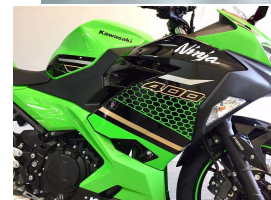

2020 Kawasaki Ninja 400 ### 3.99% FINANCE!!!

VEHICLE INFORMATION

Cash Price

Includes GST

\$9,495

+ on-road-costs of \$500

Finance may be available on this vehicle.

Ask one of our friendly staff for more information.

Gain peace of mind with Mechanical Breakdown Insurance. Ask us how.

Body

Motorbike - Road Sports

Odometer

-

Engine

399 cc, Parallel Twin

Fuel Type