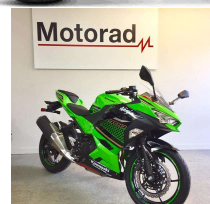

2020 Kawasaki Ninja 400 ### 3.99% FINANCE!!!

VEHICLE INFORMATION

Cash Price

Includes GST

\$9,495

+ on-road-costs of \$500

Finance may be available on this vehicle.

Ask one of our friendly staff for more information.

Gain peace of mind with Mechanical Breakdown Insurance. Ask us how.

Body

Motorbike - Road Sports

Odometer

-

Engine

399 cc, Parallel Twin

Fuel Type