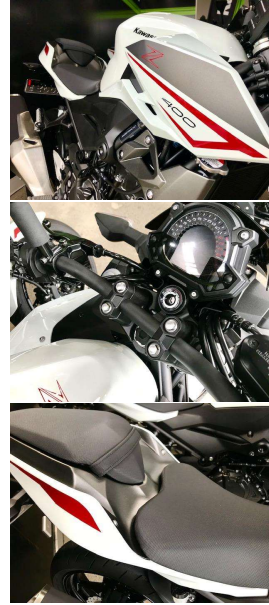

2022 Kawasaki Z400 LAMS

VEHICLE INFORMATION

Cash Price

Includes GST
Excludes on-road costs of \$600

\$8,495

Note: A Clean Car fee or rebate may apply to this vehicle

Finance may be available on this vehicle. Ask one of our friendly staff for more information.

Gain peace of mind with Mechanical Breakdown Insurance. Ask us how.

Body

Motorbike - Road Sports

Odometer

-

Engine

400 cc, Parallel Twin

Fuel Type