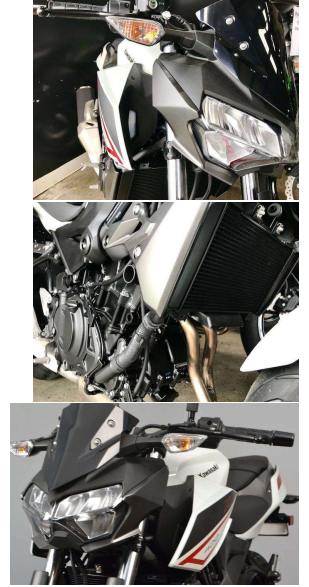

2022 Kawasaki Z400 LAMS

VEHICLE INFORMATION

Cash Price

Includes GST
Excludes on-road costs of \$600

\$8,495

Note: A Clean Car fee or rebate may apply to this vehicle

Finance may be available on this vehicle. Ask one of our friendly staff for more information.

Gain peace of mind with Mechanical Breakdown Insurance. Ask us how.

Body

Motorbike - Road Sports

Odometer

-

Engine

400 cc, Parallel Twin

Fuel Type