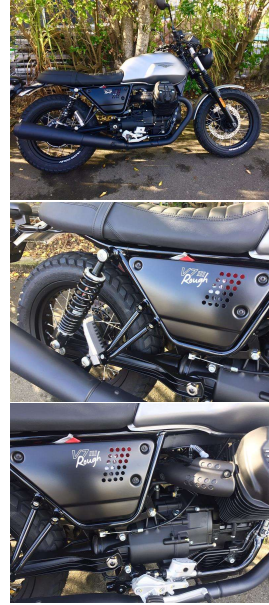

# 2020 Moto Guzzi Rough \$\$\$ SAVE \$\$\$ SAVE

Motorad  
 NEW ZEALAND'S ONLY OFFICIAL  
 PIAGGIO MOTOPILEX STORE  
 The little store with the GREAT deals  
 ...because size doesn't matter!

aprilia Vespa MOTO GUZZI