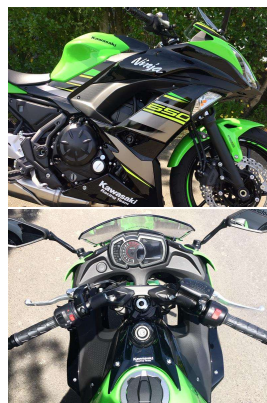

2019 Kawasaki Ninja 650 ### LAMS

Kawasaki

LAMS
APPROVED

Don't Have The Cash?
NO PROBLEM
FINANCE
AVAILABLE

VEHICLE INFORMATION

Cash Price

Includes GST,
Registration &
Licensing

\$13,495

Finance may be
available on this
vehicle.
Ask one of our
friendly staff for
more information.

Motorad

Gain peace of mind
with Mechanical
Breakdown
Insurance. Ask us
how.

Body

Motorbike - Road Sports

Odometer

-

Engine

650 cc, Parallel Twin

Fuel Type

Petrol

Transmission

Manual

VIN

-

Reg No.

-

Ext Colour

Green

History

-

Stock ID